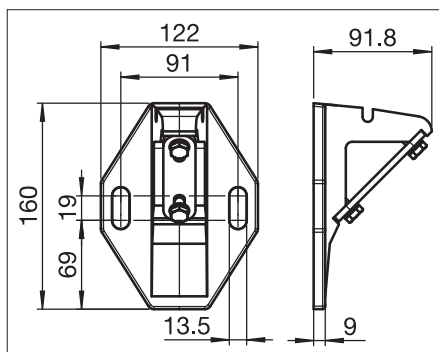

S831/3
Vägg-/takkonsol (framifrån)